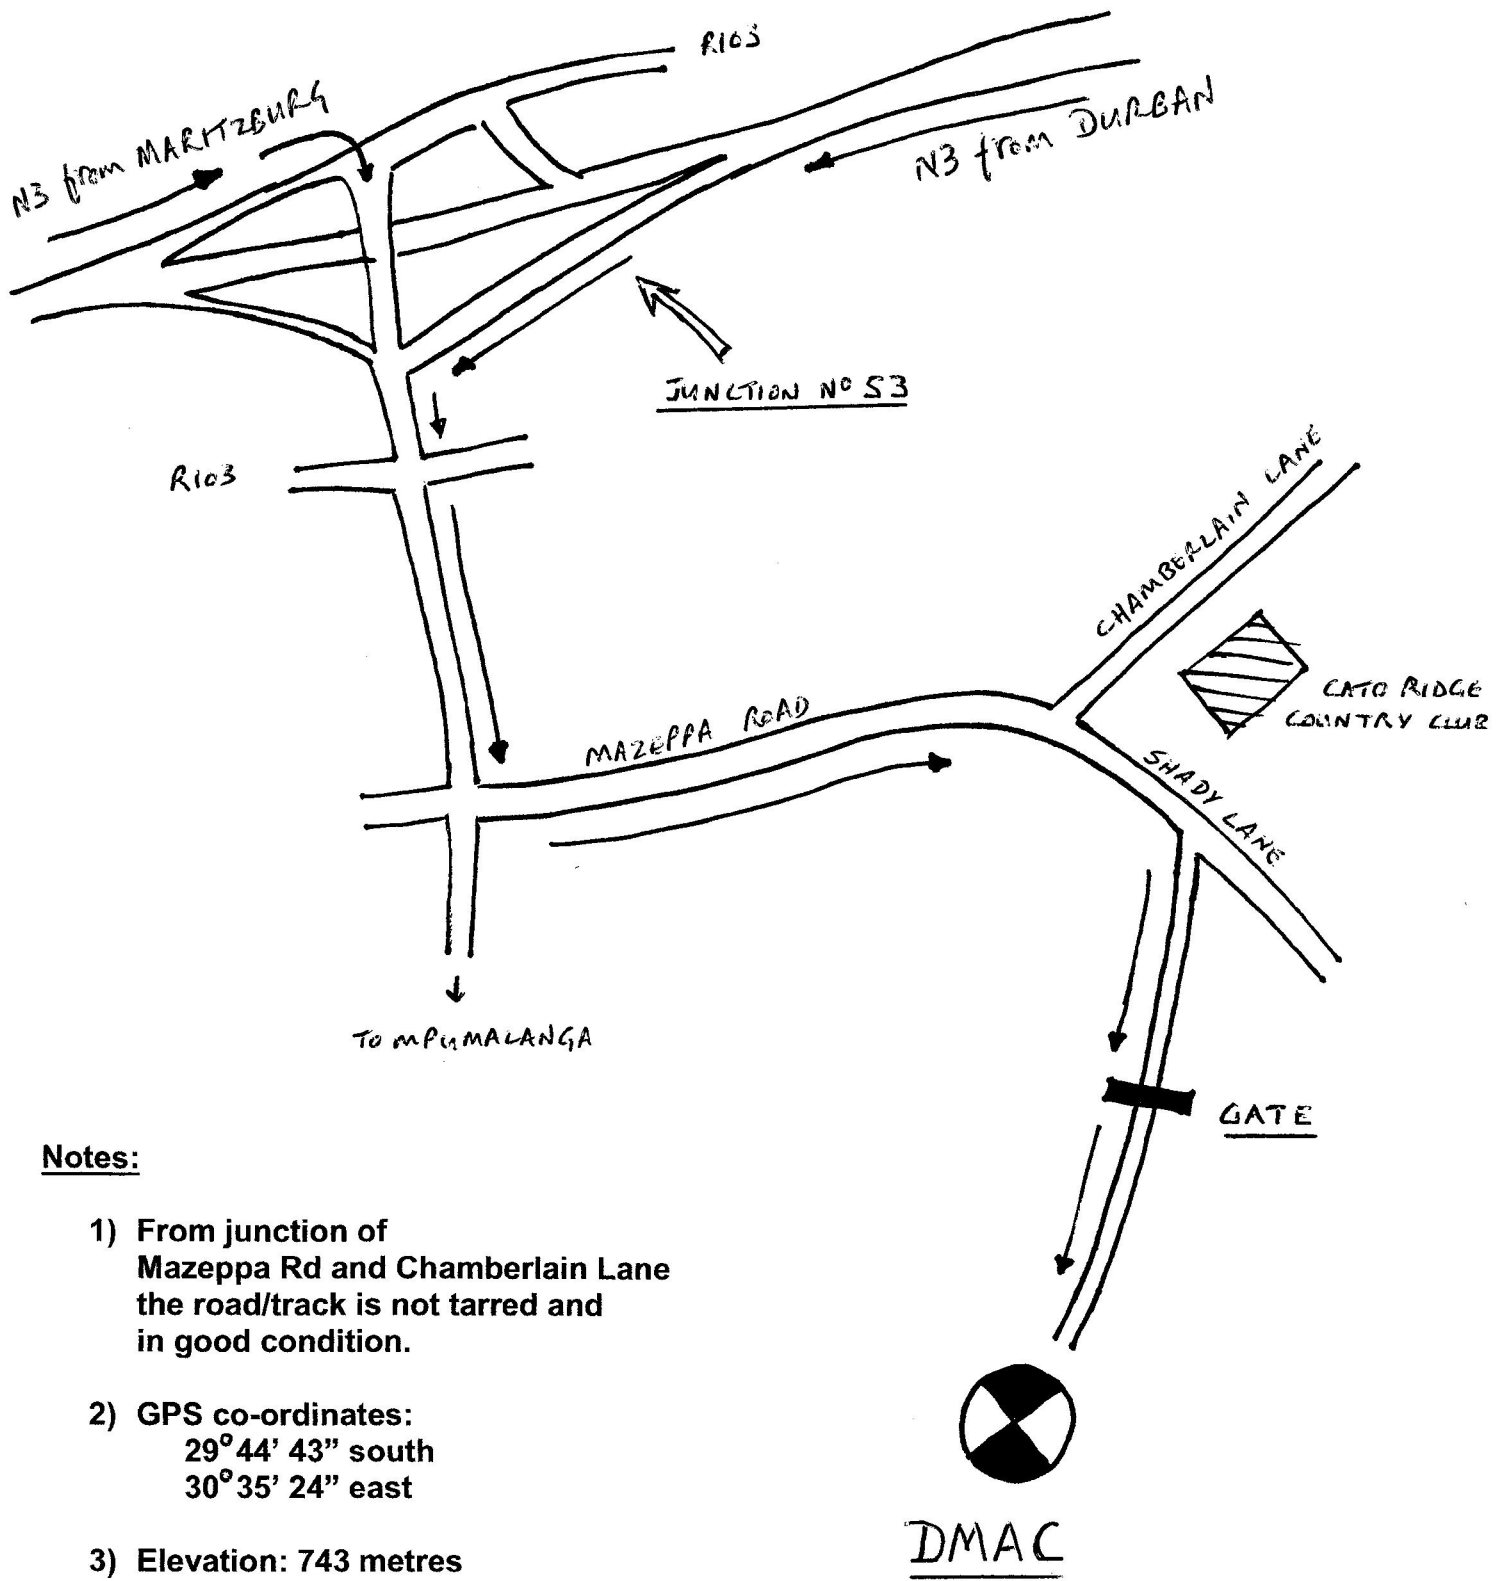

## Directions to CRCC flying field

### Notes:

- 1) From junction of Mazeppa Rd and Chamberlain Lane the road/track is not tarred and in good condition.
- 2) GPS co-ordinates:  
29° 44' 43" south  
30° 35' 24" east
- 3) Elevation: 743 metres